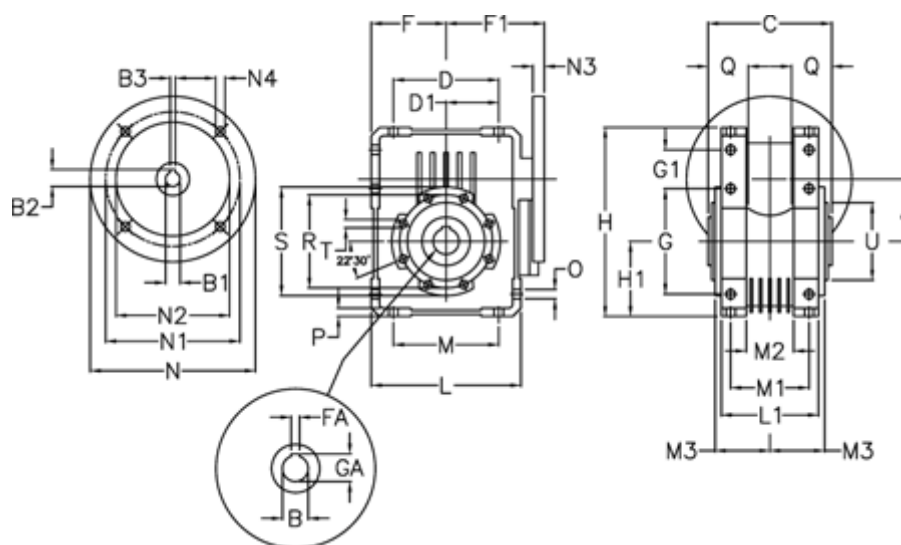

Article number: 392207501574036

Description: Worm Gear with Torque Limiter  
W75 L2-U-15-P100B5

## Measures

A = 75	F = 87	L = 174	N2 = 180	T = M8x14
B = 30	F1 = 120	L1 = 104	N3 = 13	U = 90
B1 E7 = 28	FA = 8	M = 126	N4 = 12.5	
B2 = 31.3	G = 126	M1 = 82	O = 10.5	
B3 H9 = 8	G1 = 46.5	M2 = 44	P = 9	
C = 127	GA = 33.3	M3 = 58.5	Q = 40	
D = 109.5	H = 220.5	N = 250	R = 110	
D1 = 46.5	H1 = 87	N1 = 215	S = 125	